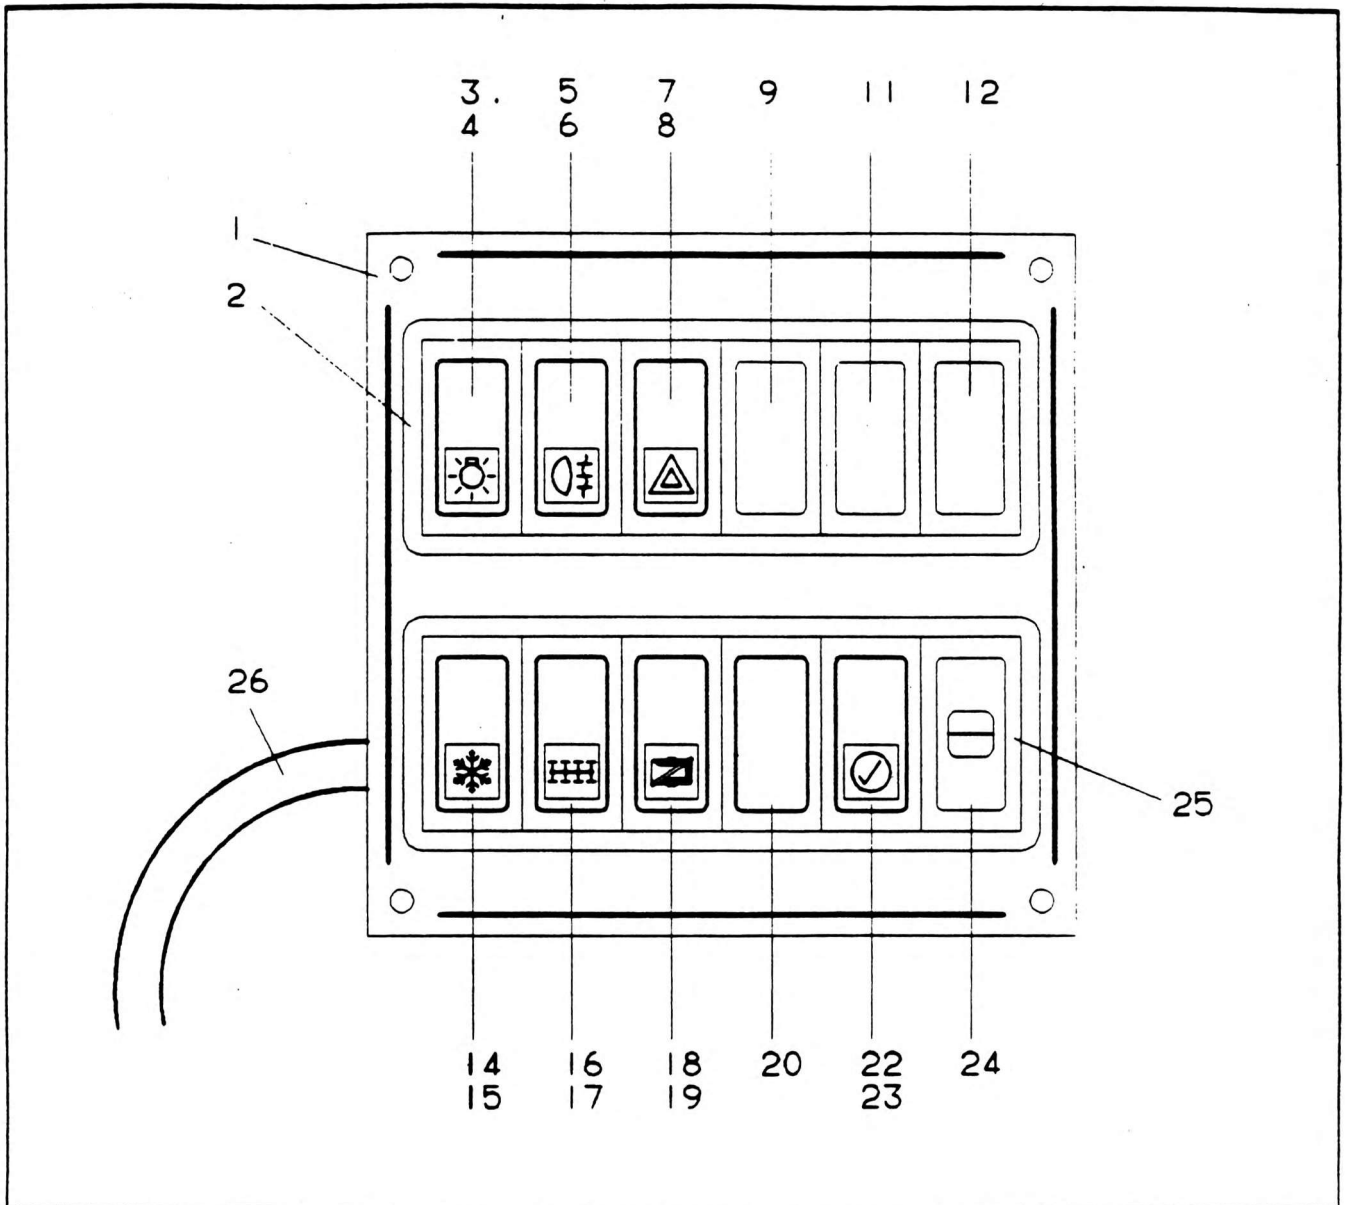

ELECTRICAL ASSEMBLY DASHPANEL SWITCHES

NO	PART NO	QTY	DESCRIPTION	NO	PART NO	QTY	DESCRIPTION
1	7-679-990216	1	Plate	16	8387661	1	Switch Rocker
2	7-638-990042	2	Mounting Panel (6 Way)	17	7-589-990140	1	Lens Insert Front Wheel Drive
3	8790377	1	Switch Rocker	18	8387661	1	Switch Rocker
4	7-589-990128	1	Lens Insert Lights	19	7-589-990131	1	Lens Insert Inter Axle Diff Locks
5	8387661	1	Switch Rocker	20	8387664	1	Plug Blanking
6	7-589-990129	1	Lens Insert Rear Fog Yellow	22	7-872-990216	1	Switch Rocker
7	7-672-990217	1	Switch Rocker	23	7-589-990120	1	Lens Insert Test Lamp
8	7-589-990042	1	Lens Insert Hazard Warning Red	24	7-352-990232	1	Switch Dimmer
9	8387664	1	Plug Blanking	25	8873115	1	Lampholder
11	8387664	1	Plug Blanking	26	6-512-990239	1	Harness Assy Dashpanel
12	8387664	1	Plug Blanking				
14	8871523	1	Switch Rocker				
15	7-589-990137	1	Lens Insert Cold Start Green				